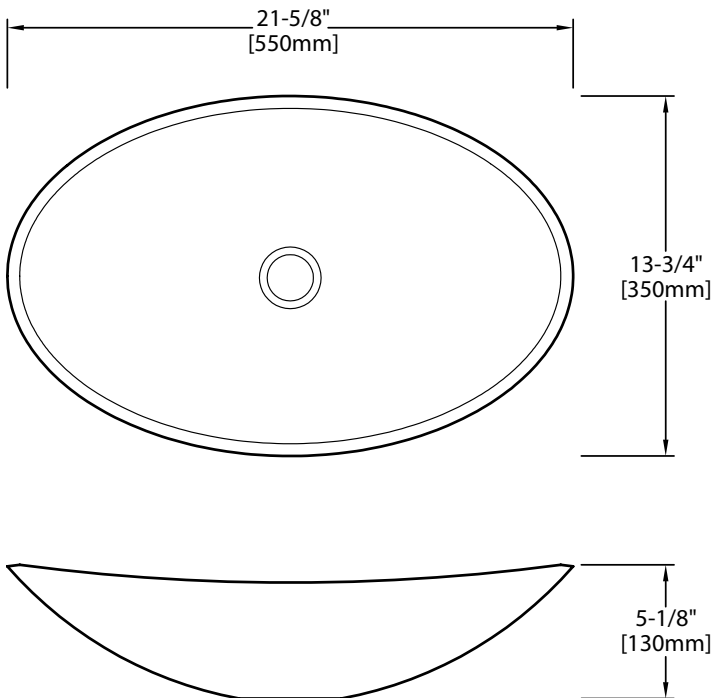

DSE-TGV01

TEMPERED GLASS VESSEL SINK

ADA
Compliant

Style:

- Tempered Glass Vessel
- Single Bowl
- Oval

Material:

- 12mm Tempered Glass

Size:

- Overall: 21-5/8" x 13-3/4" x 5-1/8"

Features:

- No Overflow
- Faucet Sold Separately

Certifications:

- cUPC
- ADA Compliant

Warranty:

- Lifetime Limited Warranty

Available Accessories: